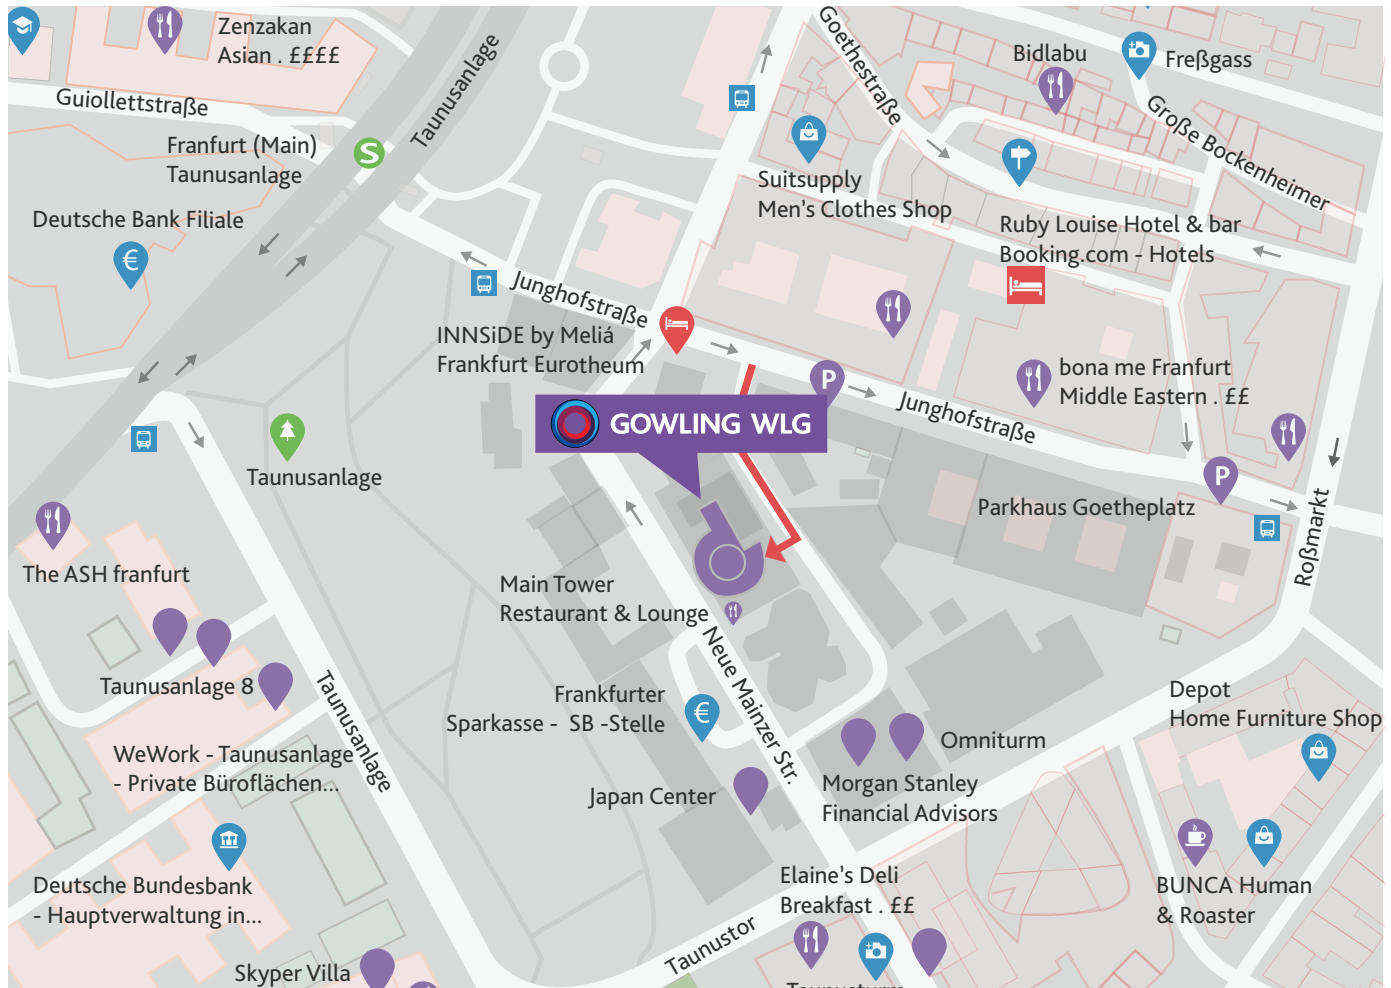

Frankfurt Main Tower office

Main Tower, Neue Mainzer Str. 52-58, Frankfurt, 60311

Getting here & parking

Our office in the MAIN TOWER is located at the heart of Frankfurt's city centre.

From Frankfurt Rhine-Main Airport

S-Bahn S8 towards Hanau or S9 towards Offenbach Ost to "Taunusanlage". From there, the MAIN TOWER is about 10 minutes away on foot.

By car

From A66, exit "Miquelallee", towards Frankfurt – Innenstadt, follow Reuterweg and Taunusanlage, turn left into Junghofstrasse and right again into "Neue Schlesingergasse".

From A5 towards "Westkreuz" and exit onto the A648. From there, drive towards Frankfurt - Innenstadt – Messe and follow the signs to the central railway station (Hauptbahnhof). There, turn left into "Mainzer Landstrasse", then right into "Junghofstrasse" and right again into "Neue Schlesingergasse".