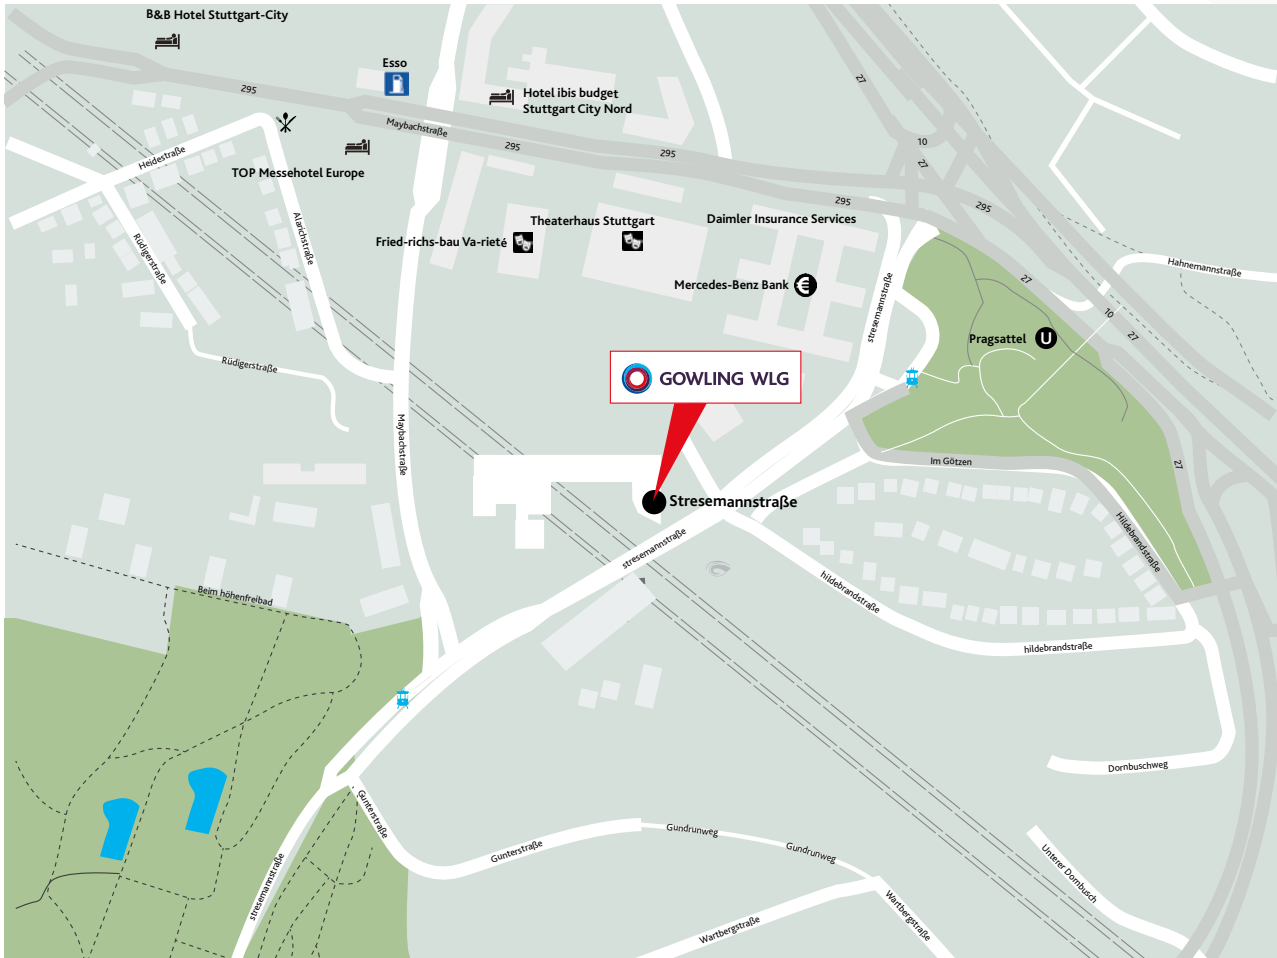

STUTTGART

Stresemannstraße 79, D-70191 Stuttgart

HOW TO FIND US

From the airport

Take a taxi to Stresemannstrasse 79 (approximately 30 minutes).

Or take the S-Bahn S2 (direction Schorndorf) or S3 (direction Backnang) and change at the main train station. Take the U-Bahn and take the U6 (direction Gerlingen), U15 (direction Stammheim) or U7 (direction Mönchfeld). Exit at Pragsattel stop and take the exit direction Bosch Tower, bus station. At the Mercedes-Benz Bank turn left into Stresemannstrasse. Follow it for approximately 200 metres.

From the main station

Take a taxi to Stresemannstrasse 79 (approximately 10 minutes).

Or take the U6 (direction Gerlingen), U7 (direction Mönchfeld) or U15 (direction Stammheim). Exit at Pragsattel stop and take the exit direction Bosch Tower, bus station. At the Mercedes-Benz Bank turn left into Stresemannstrasse.

Car parking

We have parking spaces available in our underground parking. The entrance is at Rheinstahlstrasse 3.

T +49 (711) 25 27 69 00 gowlingwlg.com