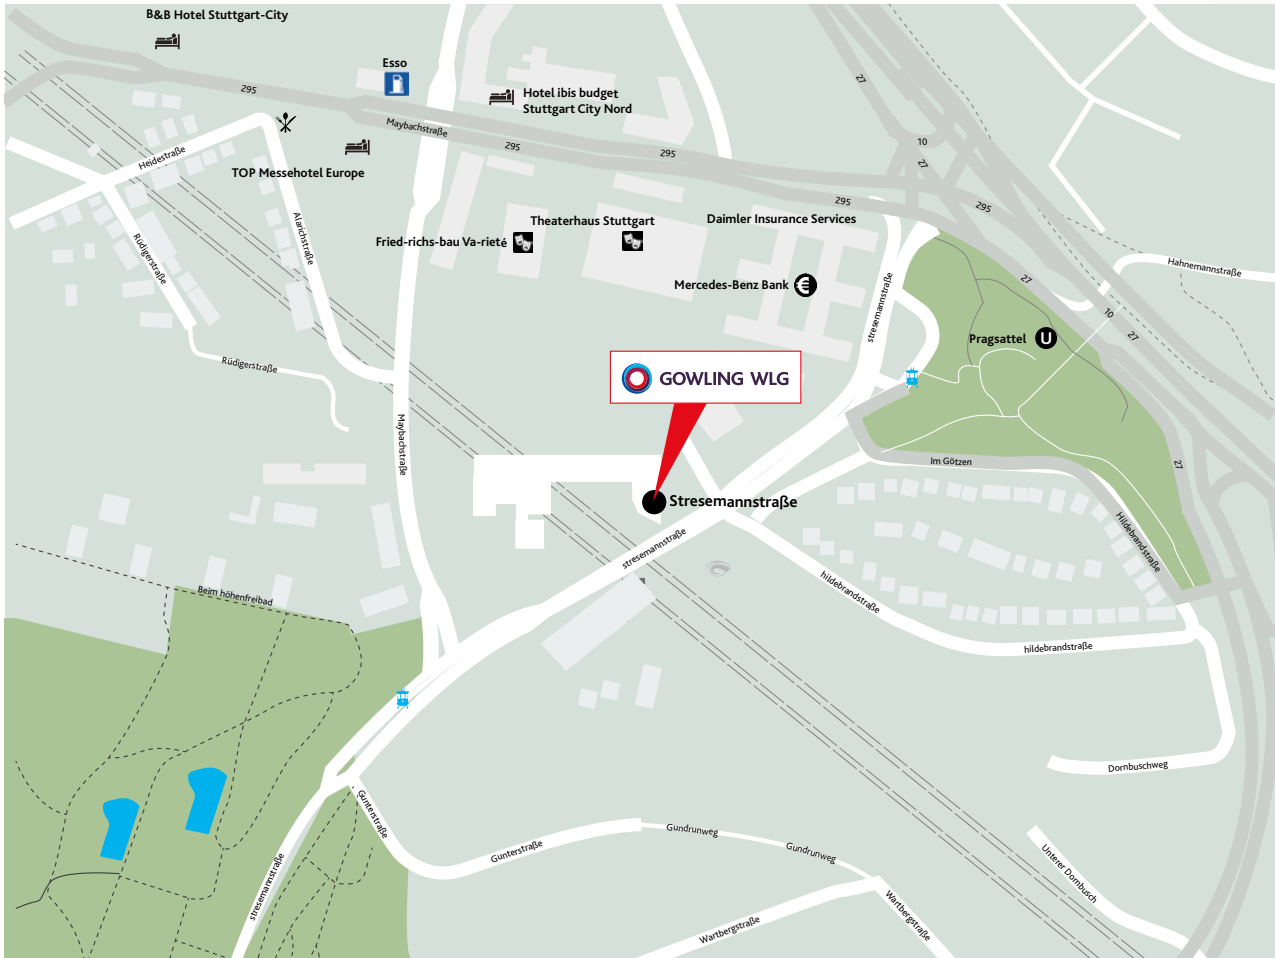

STUTTGART

Stresemannstraße 79, D-70191 Stuttgart

HOW TO FIND US

From the airport

Take a taxi to Stresemannstrasse 79 (approximately 30 minutes).

Or take the S-Bahn S2 (direction Schorndorf) or S3 (direction Backnang) and change at the main train station. Take the U-Bahn and take the U6 (direction Gerlingen), U15 (direction Stammheim) or U7 (direction Mönchfeld). Exit at Pragsattel stop and take the exit direction Bosch Tower, bus station. At the Mercedes-Benz Bank turn left into Stresemannstrasse. Follow it for approximately 200 metres.

From the main station

Take a taxi to Stresemannstrasse 79 (approximately 10 minutes).

Or take the U6 (direction Gerlingen), U7 (direction Mönchfeld) or U15 (direction Stammheim). Exit at Pragsattel stop and take the exit direction Bosch Tower, bus station. At the Mercedes-Benz Bank turn left into Stresemannstrasse.

Car parking

We have parking spaces available in our underground parking. The entrance is at Rheinstahlstrasse 3.

T +49 (711) 25 27 69 00 gowlingwlg.com